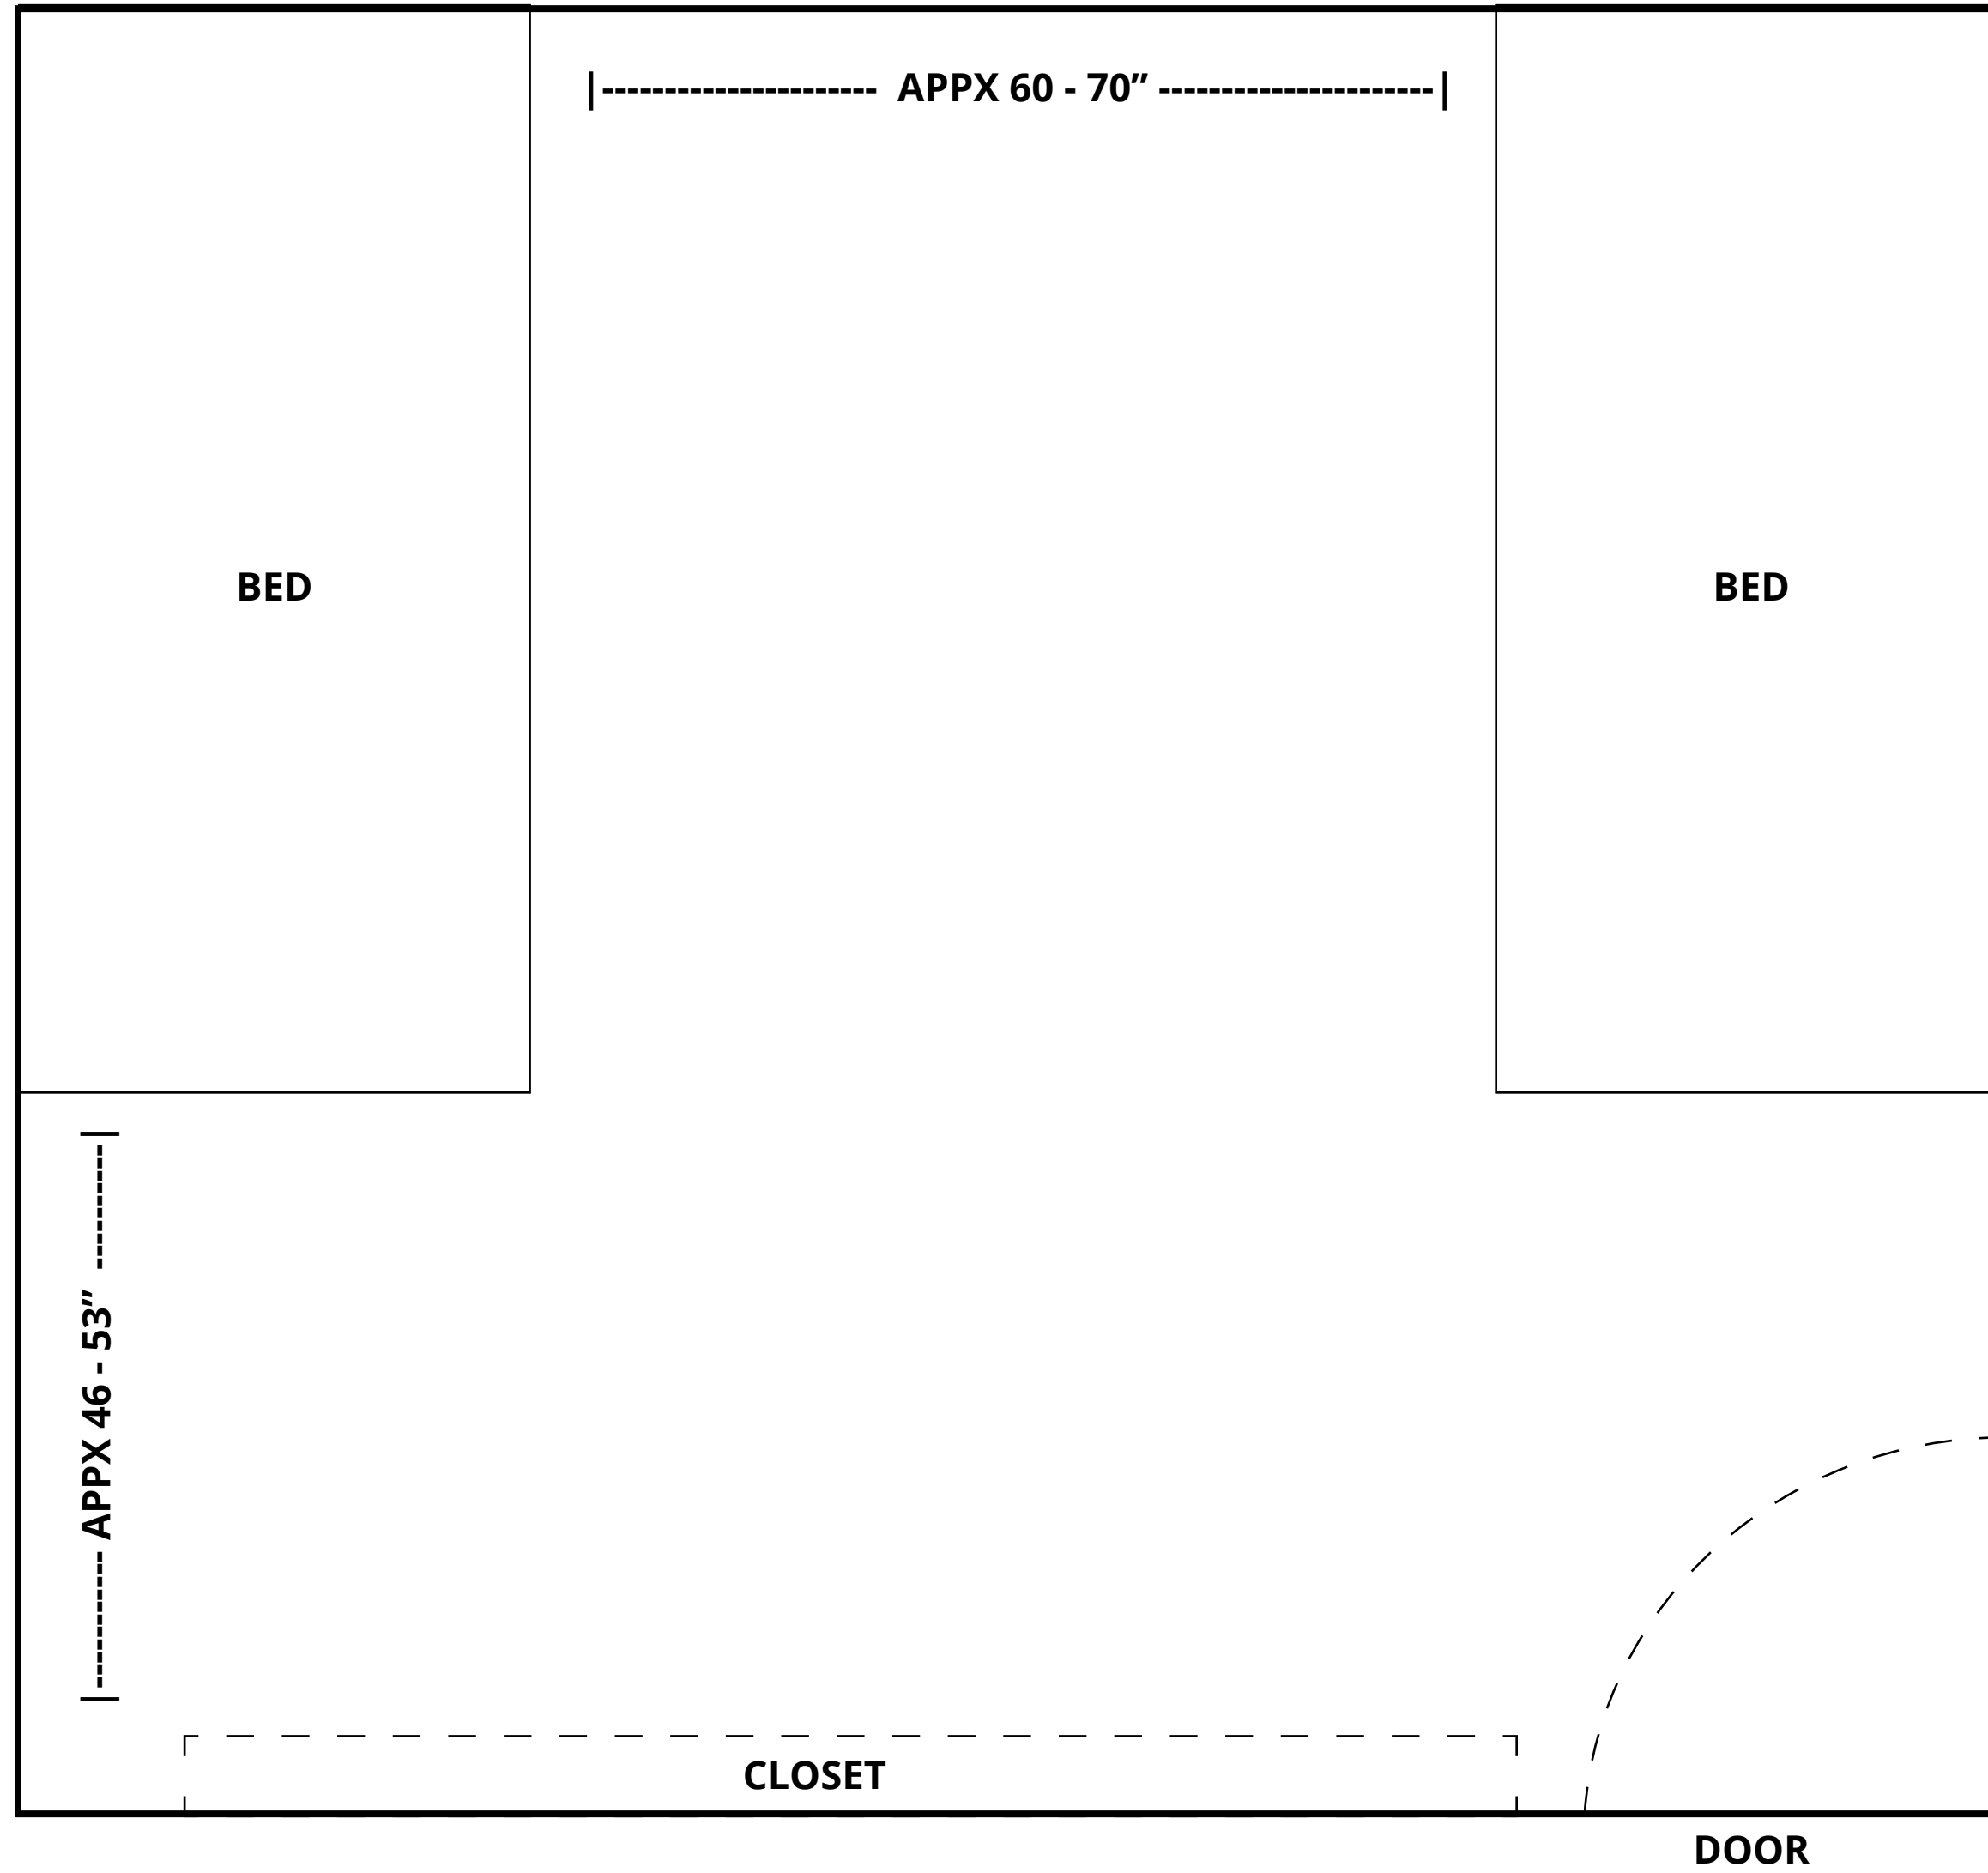

**CADENCE APPX LAYOUT AND MEASUREMENTS**

\*Cadence Bed Frames leave 21 inches of storage underneath. Optional bed risers add 6 inches of underneath storage. Bed risers are available at Target for \$7.

Beds can be moved and arranged differently within the space. Cadence staff recommends seeing the Student's assigned room before purchasing additional storage, desk spaces.

Desk chairs and stand alone lamps are provided in rooms. Labeled furniture all provided. Image not to scale. Units also vary in layout - the following image is a representation of the majority of units.